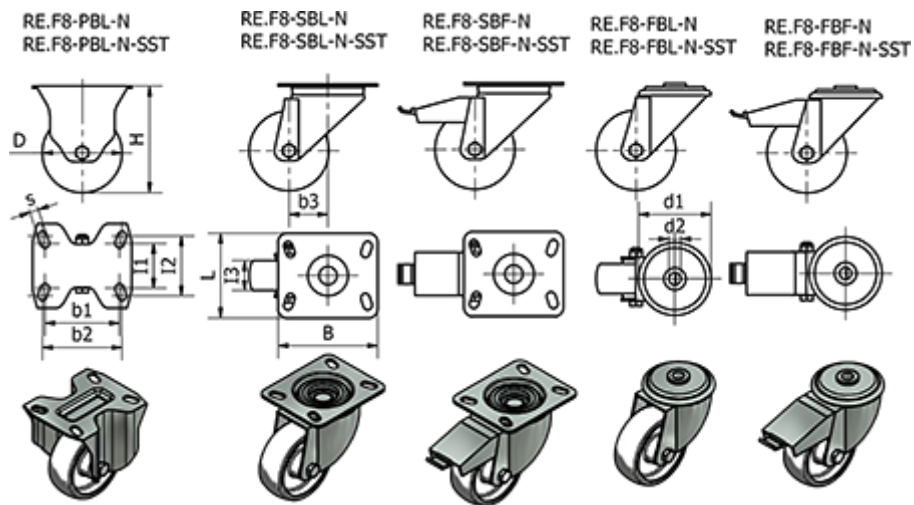

Article number: 2314450761

Description: E+G polyamide wheel

RE.F8-125-SBF-N-SST - Turning plate w/brake in Stainless steel

## Measures

= -  
 B = 100  
 b1 = 75  
 b2 = 80  
 b3 = 37  
 Code = 450761  
 D = 125  
 d1 =

d2 =  
 Dynamic carrying capacity (N) = 2200  
 H = 156  
 l1 = 45  
 l2 = 60  
 l3 = 40  
 L = 85  
 R = 120

Rolling resistance (N) = 2000  
 s = 9  
 Type = RE.F8-125-SBF-N-SS  
 Weight (g) = 950